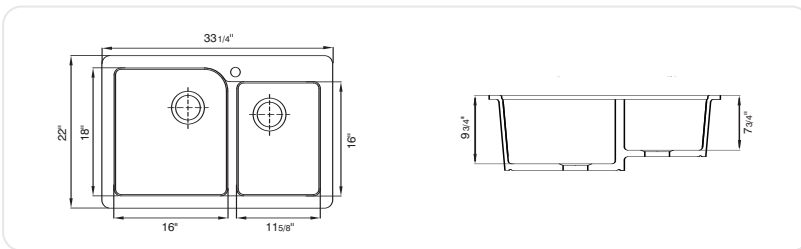

AREZZO

Ceramic Fireclay 1.5 Bowl Inset

AS-AR15

Features

- Hand finished ceramic fireclay
- High gloss finish
- Scratch and stain resistant
- Resistant to commonly used chemicals and detergents
- Bowl depths 10" and 8"